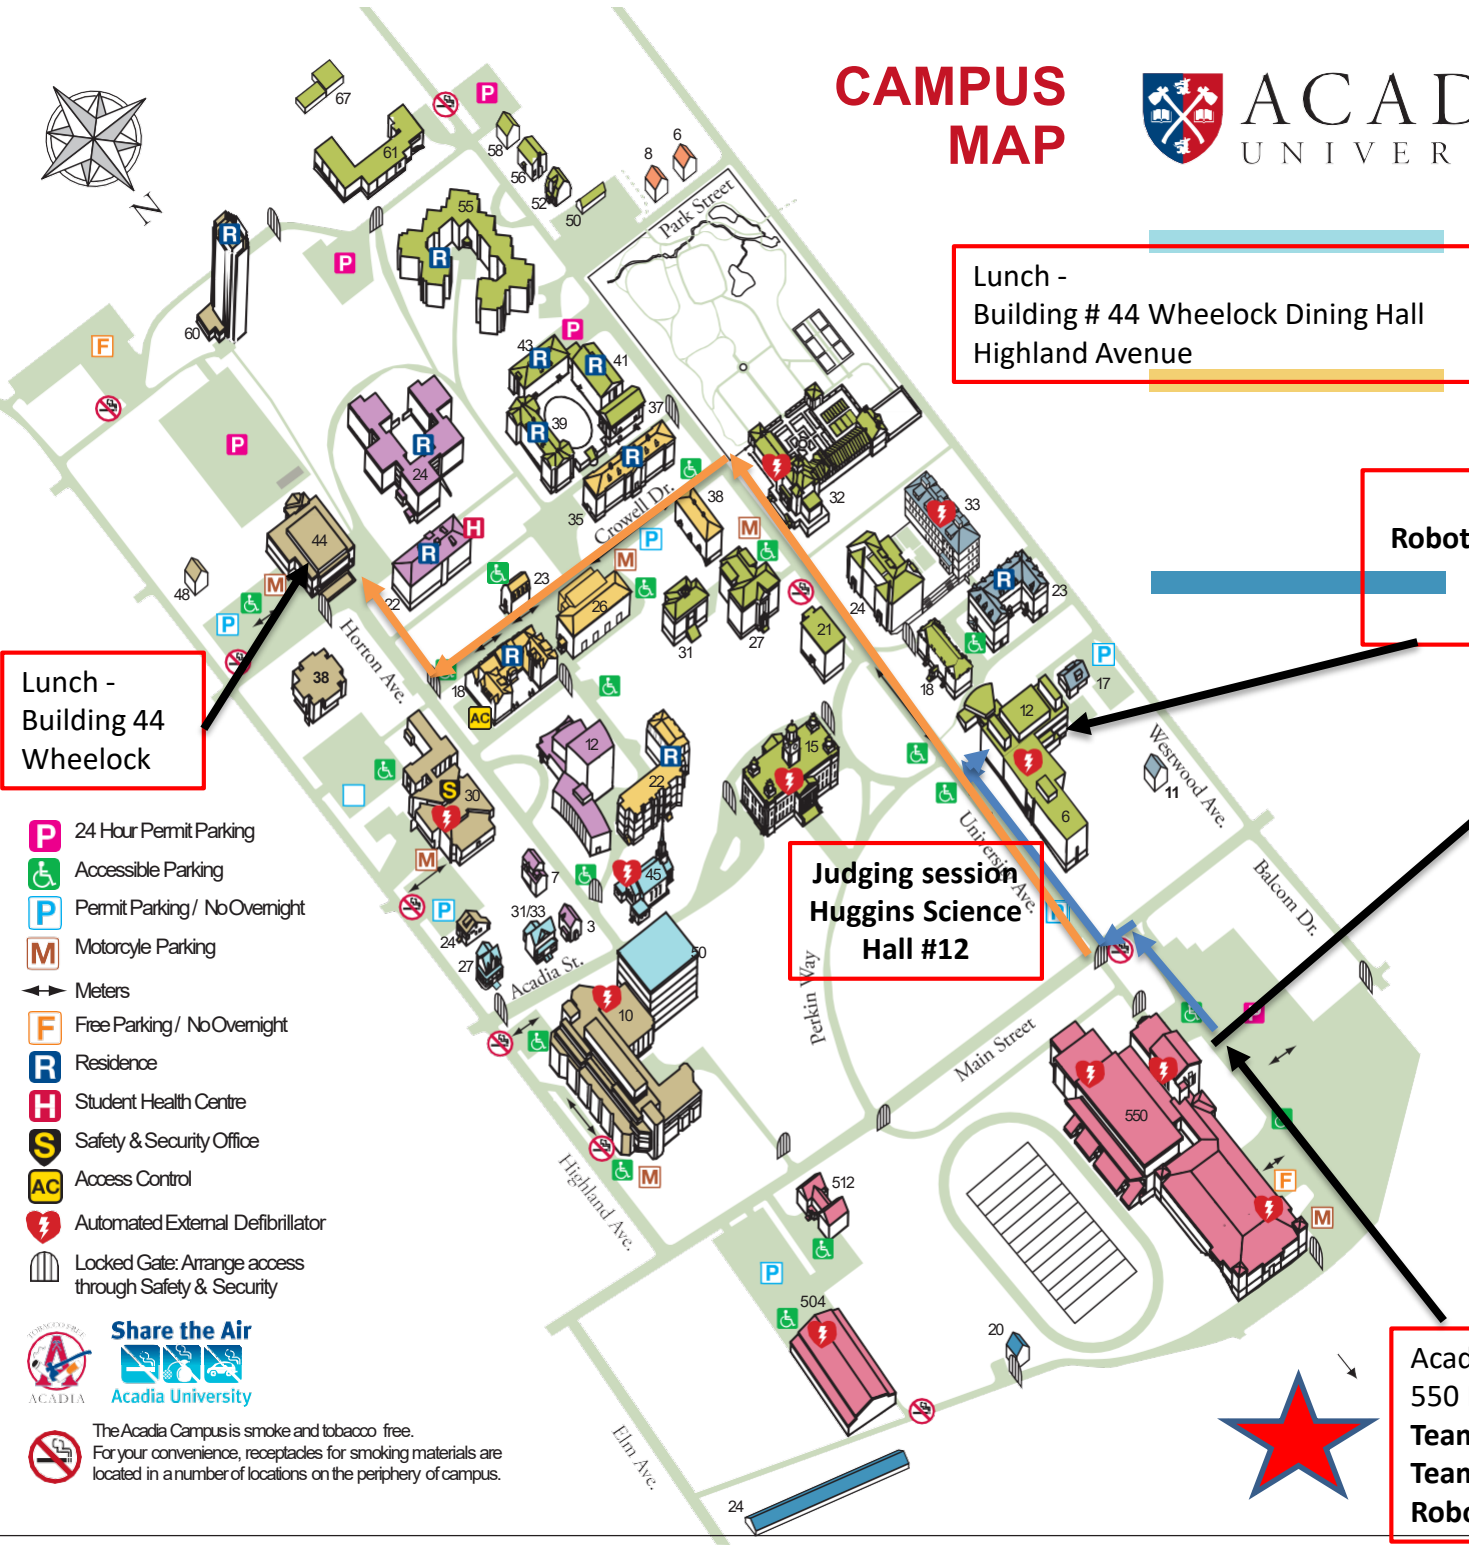

CAMPUS MAP

ACADIA
UNIVERSITY

Wolfville, Nova Scotia
Phone: (902) 585-2201
Safety & Security: (902) 585-1103

Lunch -
Building # 44 Wheelock Dining Hall
Highland Avenue

Highland Avenue

- 10 Beveridge Arts Centre
- 24 Department of Community Development
- 30 Students' Centre (Old and New SLB)
  Safety & Security Office
- 38 Acadia Divinity College
- 44 Wheelock Dining Hall Campus Bookstore
- 48 SOCK Outdoor Activity Centre
- 60 Crowell Tower (Residence)

Judging session
Robot Design, Innovative Project, CoreValues
Huggins Science Hall #12
University Avenue

Lunch -
Building 44
Wheelock

Judging session
Huggins Science
Hall #12

Main Street

- 504 Festival Theatre
- 512 Alumni Hall / WU Welcome Centre
- 550 Acadia Athletics Complex

University Avenue

- 6 Elliott Hall
- 12 Huggins Science Hall / Huestis Innovation Pavilion
- 15 University Hall
- 18 Horton Hall
- 21 Rhodes Hall
- 24 Patterson Hall
- 27 Carnegie Hall
- 31 Emmerson Hall
- 32 K.C. Irving Centre
- 37 Clark Commons
- 39 Roy Jodrey Hall (Residence)
- 41 Christofer Hall (Residence)
- 43 Eaton House (Residence)
- 50 Irving Support Centre
- 52 DeWolfe House/Welkaquit Centre
- 55 Cullen House
- 56 Residential
- 58 Residence
- 61 Robbie Roscoe Services Building (Physical Plant)
- 67 Service Building Garage

Acadia Athletics Complex
550 Main Street Wolfville
Team Registration
Team pit areas
Robot Rounds

- **P** 24 Hour Permit Parking
- **♿** Accessible Parking
- **P** Permit Parking/ No Overnight
- **M** Motorcycle Parking
- **↔** Meters
- **F** Free Parking/ No Overnight
- **R** Residence
- **H** Student Health Centre
- **S** Safety & Security Office
- **AC** Access Control
- **⚡** Automated External Defibrillator
- **🚪** Locked Gate: Arrange access through Safety & Security

The Acadia Campus is smoke and tobacco free.
For your convenience, receptacles for smoking materials are located in a number of locations on the periphery of campus.