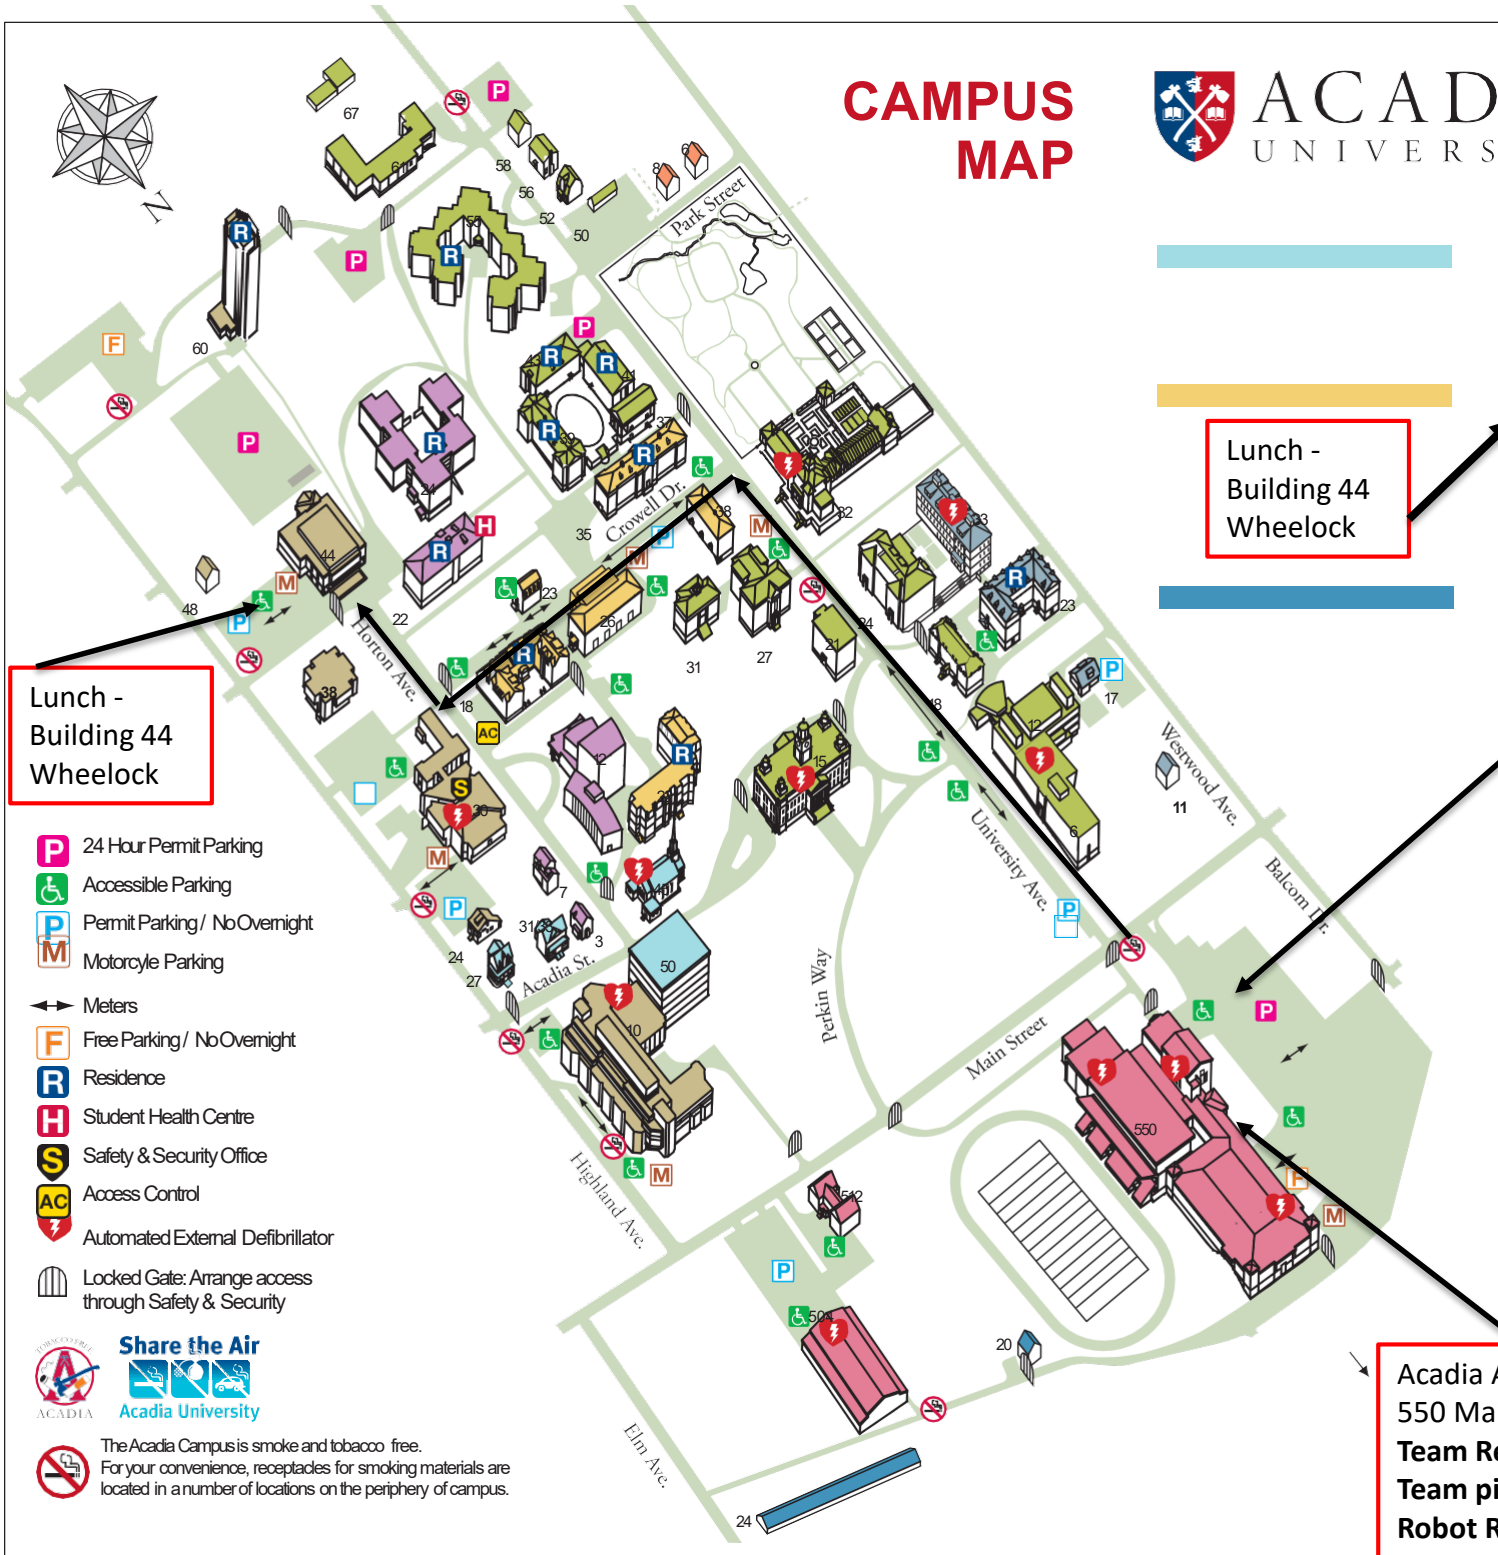

CAMPUS MAP

ACADIA
UNIVERSITY

Wolfville, Nova Scotia
Phone: (902) 585-2201
Safety & Security: (902) 585-1103

Lunch -
Building 44
Wheelock

Lunch -
Building 44
Wheelock

- Highland Avenue**
- 10 Beveridge Arts Centre
 - 24 Department of Community Development
 - 30 Students' Centre (Old and New SUB)
 - Safety & Security Office
 - 38 Acadia Divinity College
 - 44 Wheelock Dining Hall/Campus Bookstore
 - 48 SOK Outdoor Activity Centre
 - 60 Crowell Tower (Residence)

- Main Street**
- 504 Festival Theatre
 - 512 Alumni Hall / Wu Welcome Centre
 - 550 Acadia Athletics Complex

- University Avenue**
- 6 Elliott Hall
 - 12 Huggins Science Hall / Huestis Innovation Pavilion
 - 15 University Hall
 - 18 Horton Hall
 - 21 Rhodes Hall
 - 24 Patterson Hall
 - 27 Carnegie Hall
 - 31 Emmerson Hall
 - 32 K.C. Irving Centre
 - 37 Clark Commons
 - 39 Roy/Jodrey Hall (Residence)
 - 41 Christofor Hall (Residence)
 - 43 Eaton House (Residence)
 - 50 Irving Support Centre
 - 52 DeWolfe House/Welkquit Centre
 - 55 Cullen House
 - 56 Residential
 - 58 Residence
 - 61 Robbie Roscoe Services Building (Physical Plant)
 - 67 Service Building Garage

Acadia Athletics Complex
550 Main Street Wolfville
Team Registration
Team pit areas
Robot Rounds

- P** 24 Hour Permit Parking
- ♿** Accessible Parking
- PM** Permit Parking/ No Overnight
- M** Motorcycle Parking
- ↔** Meters
- F** Free Parking/ No Overnight
- R** Residence
- H** Student Health Centre
- S** Safety & Security Office
- AC** Access Control
- ⚡** Automated External Defibrillator
- 🚪** Locked Gate: Arrange access through Safety & Security

The Acadia Campus is smoke and tobacco free.
For your convenience, receptacles for smoking materials are located in a number of locations on the periphery of campus.